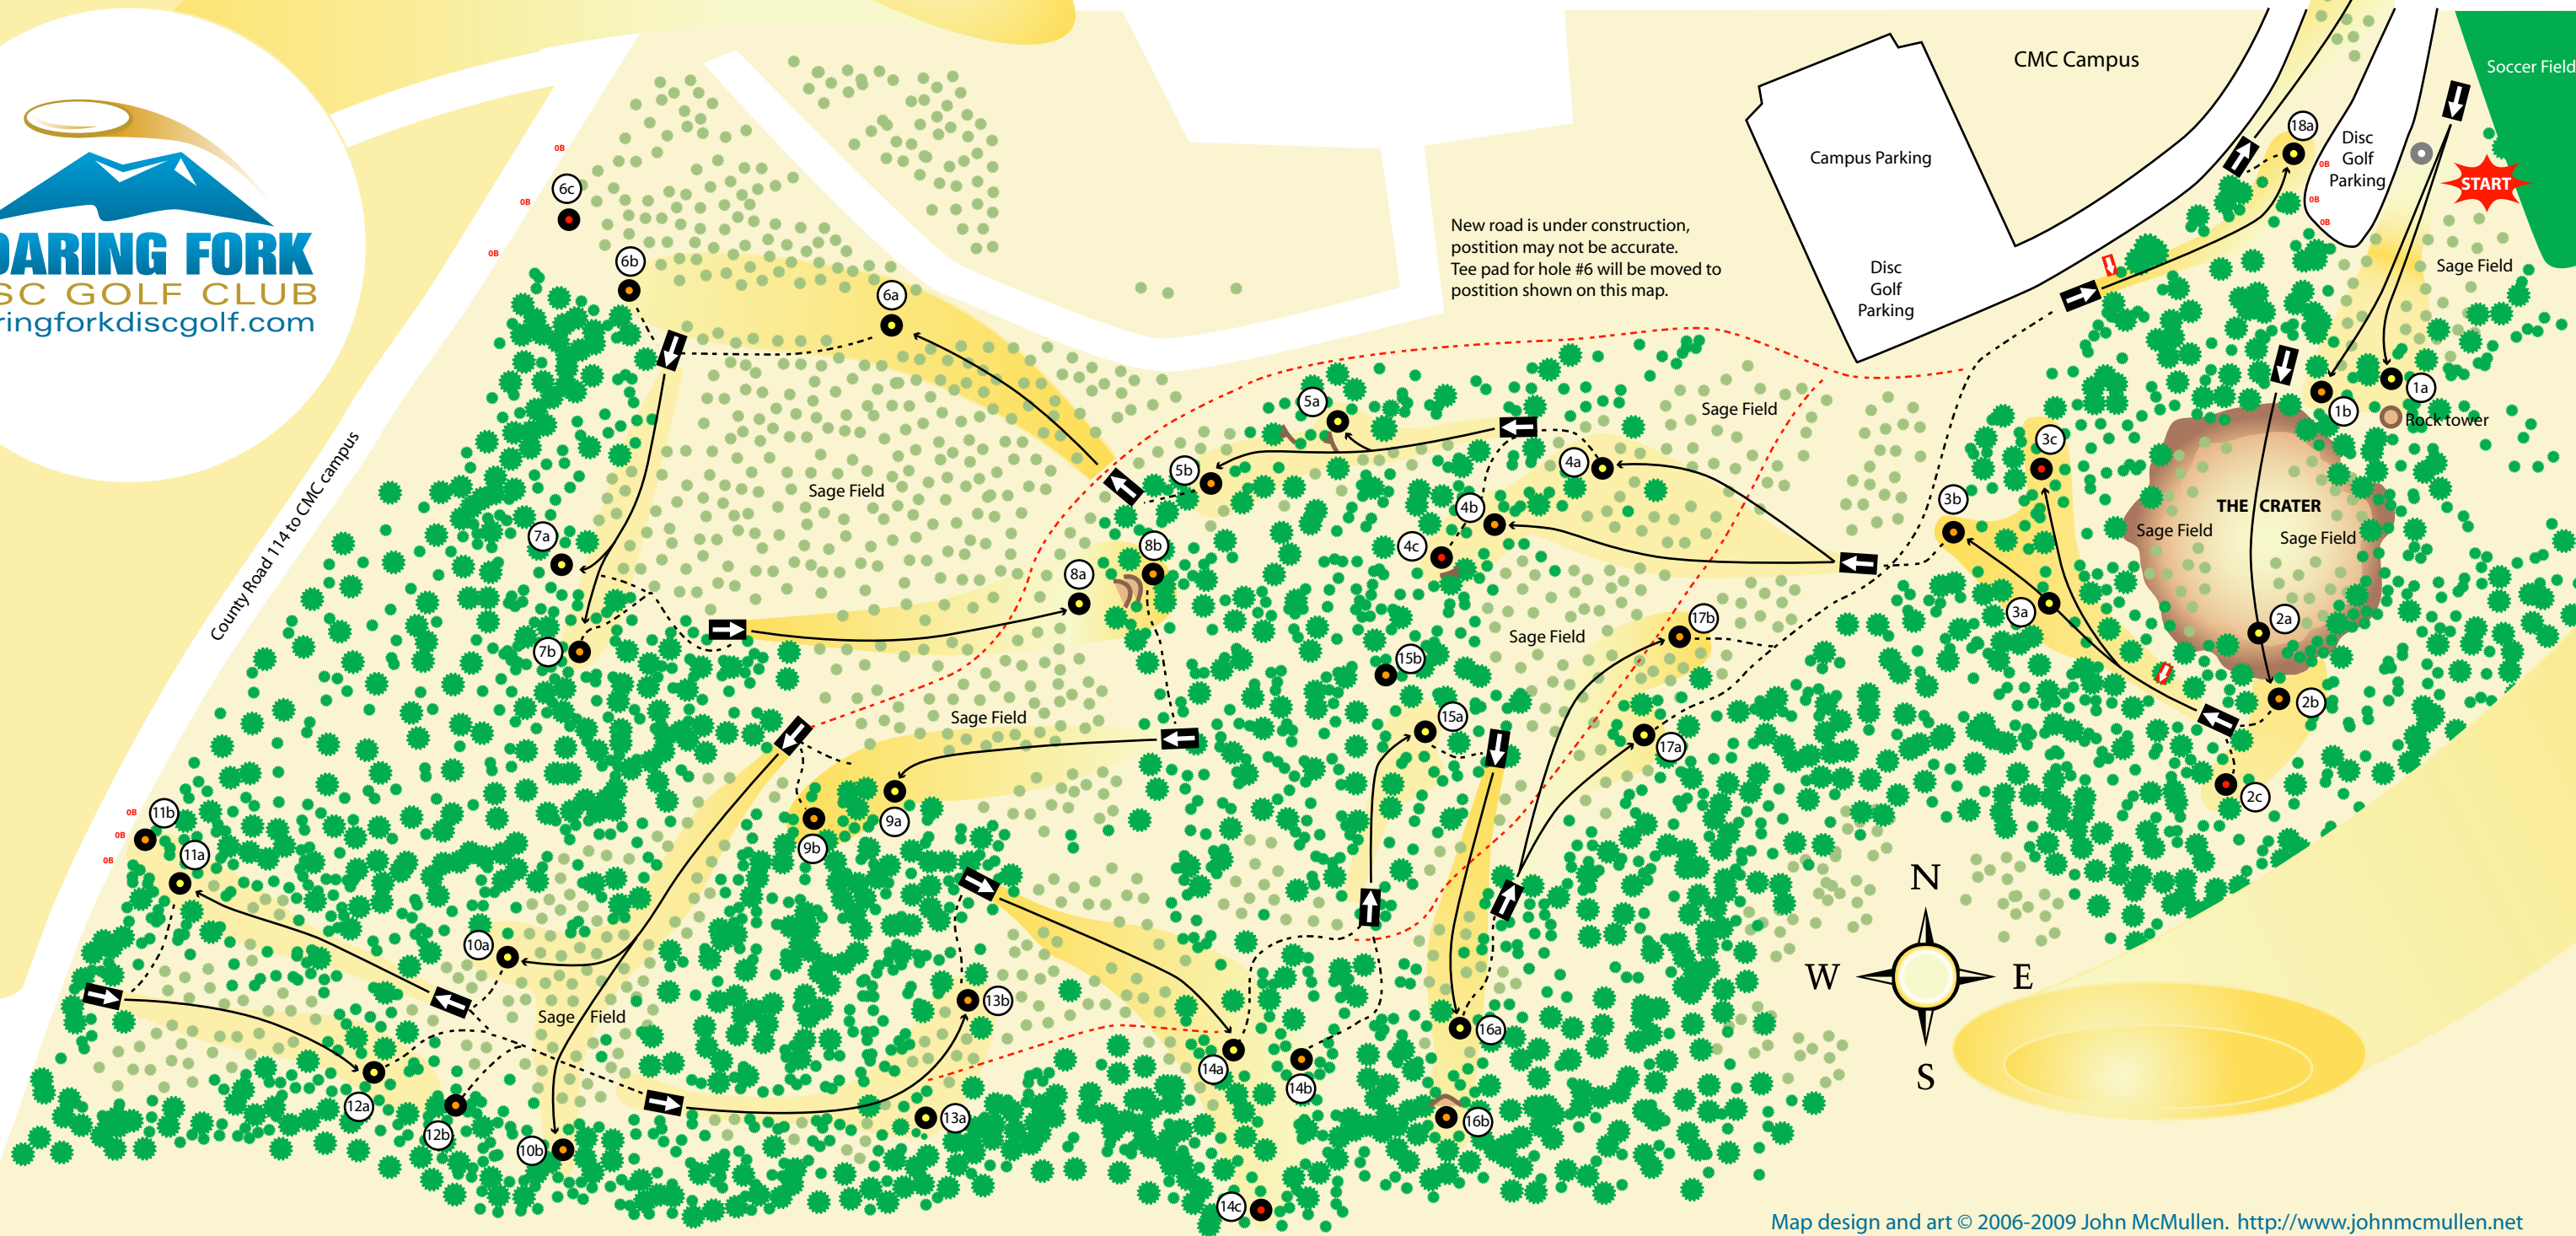

CMC Spring Valley Campus - Disc Golf Course

Course design T.J. Lawrence/Roaring Fork Disc Golf Club

Course layout may change. Last map update 06/28/2009

Map design and art © 2006-2009 John McMullen. <http://www.johnmcmullen.net>

DISTANCE

#	pos	ft.	Hole #	pos	ft.	Hole #	pos	ft.	Hole #	pos	ft.	Hole #	pos	ft.	Hole #	pos	ft.			
Hole 1	1a	219	Hole 3	3a	125	Hole 6	6a	423	Hole 9	9a	309	Hole 12	12a	258	Hole 15	15a	166	Hole 19	19a	250
	1b	232		3b	249		6b	652		9b	375		12b	300		15b	225			
				3c	280		6c	710												
Hole 2	2a	249	Hole 4	4a	241	Hole 7	7a	204	Hole 10	10a	315	Hole 13	13a	264	Hole 16	16a	245			
	2b	302		4b	327		7b	260		10b	347		13b	333		16b	360			
	2c	314		4c	345															
			Hole 5	5a	149	Hole 8	8a	405	Hole 11	11a	347	Hole 14	14a	315	Hole 17	17a	195			
		5b		267	8b		485	11b		450	14b		375	17b		294				
								14c		441				17c						

KEY

- Tee [arrow icon]
- Basket placements [circle icon]
- Hole #1 [circle icon]
- Alt Hole #2 [circle icon]
- Alt Hole #3 [circle icon]
- Mandatory flight path [dashed line icon]
- Trail [solid line icon]
- Return to start trail/road [dotted line icon]
- Feature/rocks/obsicles [rock icon]
- Sage brush [grass icon]
- Tree [tree icon]
- Out of Bounds [red 'OB' icon]